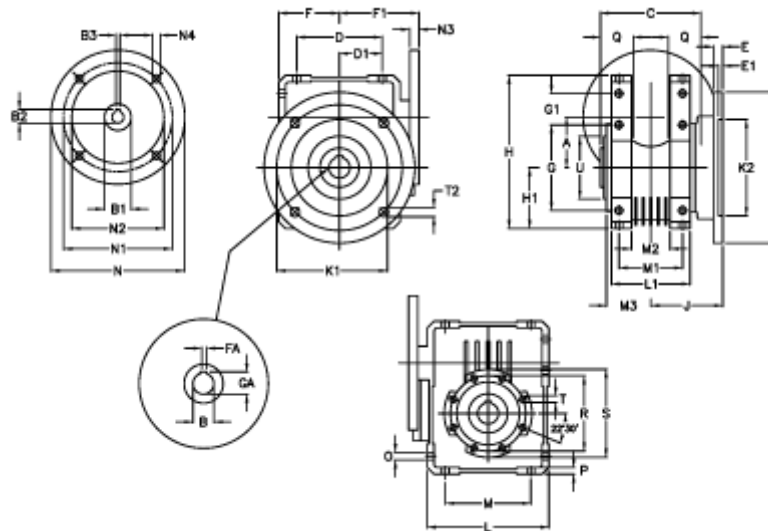

Article number: 392211004653516

Description: Worm Gear with Torque Limiter
W110 L1-UFC-46-P90 B5

Measures

A = 110.10	E = 20	H = 308.0	M = 184	N4 = M10x12	U = 130
B = 42	E1 = 12	H1 = 125.0	M1 = 115	O = 14.0	
B1 E7 = 24	F = 125	J = 131.5	M2 = 69	P = 14	
B2 = 27.3	F1 = 143	K = 280	M3 = 73.0	Q = 45	
B3 H9 = 8	FA = 12	K1 = 230	N = 200	R = 165	
C = 155	G = 184	K2 = 170	N1 = 165	S = 200	
D = 174.0	G1 = 58.0	L = 250	N2 = 130	T = M12x19	
D1 = 82.0	GA = 45.3	L1 = 143	N3 = 0.0	T2 = 13.0	